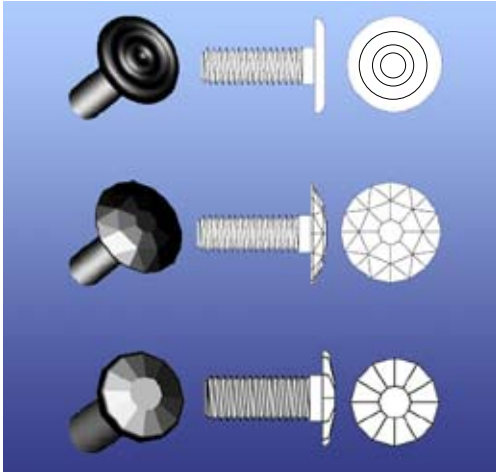

Accessories

Custom Bullet Light Lenses

Enhance your brand with custom bullet lenses

- Easy to install
- Customize your look - choose shape and cut
- Wide, faceted octagonal lens
- Wide, low-profile textured/faceted lens
- Larger presence
- Less discomfort when used in backrest
- Proven reliability, rugged molded acrylic

For more information contact your Territory Sales Manager or SloanLED Customer Service representative.

Example cuts and shapes