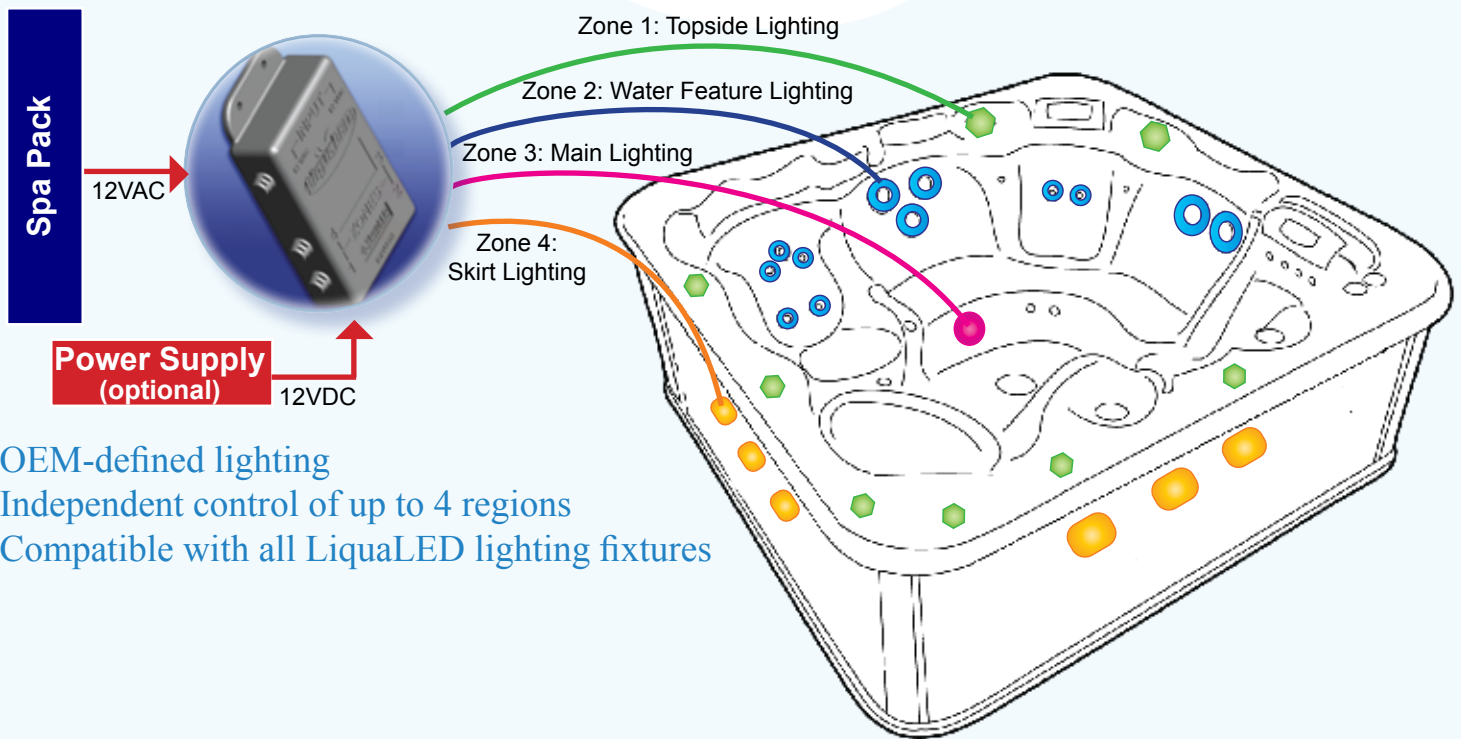

# Set Yourself Apart with Customized Lighting and Features

*OEM-defined color shows*

*Independent lighting experience for multiple zones*

*Dual input power support (spa pack or external supply)*

*Custom "Define Your Own Lens" program*

## Customize Lighting - colors, patterns and zones

- OEM-defined lighting
- Independent control of up to 4 regions
- Compatible with all LiquaLED lighting fixtures

# LiquaLED Multi-Zone Controller

*Customize and define color experience for up to four zones*

- Independent control of up to 4 regions within spa
- SloanLED-provided default behavior or OEM-defined experience for each zone
- Controls and synchronizes all LEDs
- Controls up to 100 points of light
- Can be powered by spa pack or external power supply
- Customized color, brightness, flashing and wheel speed
- Compatible with all LiquaLED Cluster Lights, Bullet Lights and Accent Lights
- Moisture resistant electronics
- Easy to mount anywhere in spa's equipment area
- Patent Pending control technology