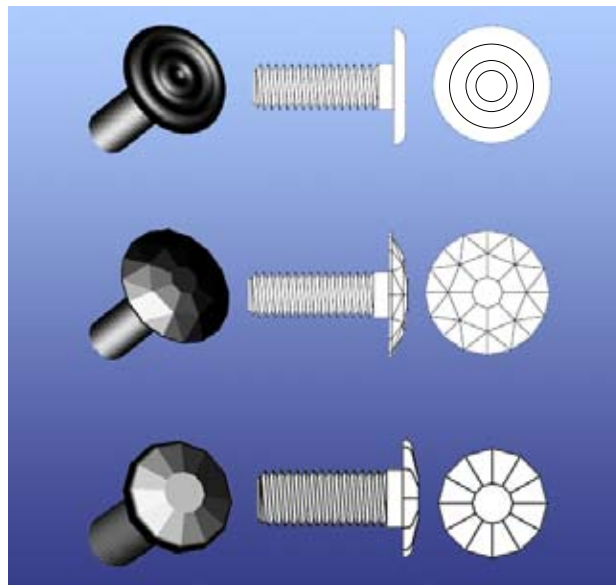

# LiquaLED Multi-Zone Controller

*Customize and define color experience for up to four zones*

- Independent control of up to 4 regions within spa
- SloanLED-provided default behavior or OEM-defined experience for each zone
- Controls and synchronizes all LEDs
- Controls up to 100 points of light
- Can be powered by spa pack or external power supply
- Customized color, brightness, flashing and wheel speed
- Compatible with all LiquaLED Cluster Lights, Bullet Lights and Accent Lights
- Moisture resistant electronics
- Easy to mount anywhere in spa's equipment area
- Patent Pending control technology

Examples of cuts and shapes

For more information contact your Territory Sales Manager or SloanLED Customer Service representative.

www.SloanLED.com · info@SloanLED.com  
Toll-Free 888.747.4LED · 805.676.3200 · Fax 805.676.3206